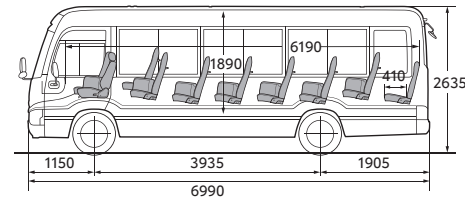

Circular Frame

Highly durable that can withstand prolonged use.

Anti-corrosion steel sheeting

The extensive use of anti-corrosion steel sheeting for the body

COASTER

TRUST THE JOURNEY

SPECIFICATIONS

Dimensions & Vehicle Weights			HZB70R-ZGMNS
Overall	Length X Width X Height	mm	6990 x 2080 x 2635
	Wheel Base	mm	3935
Overhang	Front/Rear	mm	1150 / 1905
	Ground Clearance	mm	180
Interior	Length X Width X Height	mm	6230 X 1885 X 1890
Gross Vehicle Weight		kg	5670
Curb Weight	Min/Max	kg	3605/3660
Fuel Tank Capacity	Total	L	95
Engine			
Engine	Model Code	1HZ	
	No of Cyls & Arrangement	6-Cyls. IN LINE	
	Valve Mechanism	12-Valve OHC, Gear & Belt Drive	
	Displacement	CC	4164
	Fuel System	Distributor Type	
	Fuel Type	Diesel Oil	
Max. Output	kW(hp)/RPM	96(128)/3800	
Max. Torque	Nm/RPM	285/2000	
Performance			
Min. Turning Radius	Tire	m	6.5
	Body	m	7.9
Drive Train			
Transmission	Type	M155 MANUAL	
Brake System			
Brake Type	Front	DRUM BRAKE	
	Rear	DRUM BRAKE	
Steering System			
Power Steering Type	INTEGRAL		

30-Seater

Dimensions & Vehicle Weights			HZB60R-ZRMSS
Overall	Length X Width X Height	mm	6255 X 2080 X 2630
	Wheel Base	mm	3200
Overhang	Front/Rear	mm	1150 / 1905
	Ground Clearance	mm	180
Interior	Length X Width X Height	mm	5455 X 1885 X 1890
Gross Vehicle Weight		kg	5330
Curb Weight	Min/Max	kg	3325/3460
Fuel Tank Capacity	Total	L	95
Engine			
Engine	Model Code		1HZ
	No of Cyls & Arrangement		6-Cyls. IN LINE
	Valve Mechanism		12-Valve OHC, Gear & Belt Drive
	Displacement	CC	4164
	Fuel System		Distributor Type
	Fuel Type		Diesel Oil
Max. Output	kW(hp)/RPM		96(128)/3800
Max. Torque	Nm/RPM		285/2000-2700
Performance			
Min. Turning Radius	Tire	m	5.5
	Body	m	6.8
Drive Train			
Transmission	Type		M155 MANUAL
Brake System			
Brake Type	Front	Dual Two Leading Shoe Type Drum Brake	
	Rear	Dual Two Leading Shoe Type Drum Brake	
Steering System			
Power Steering Type		INTEGRAL	