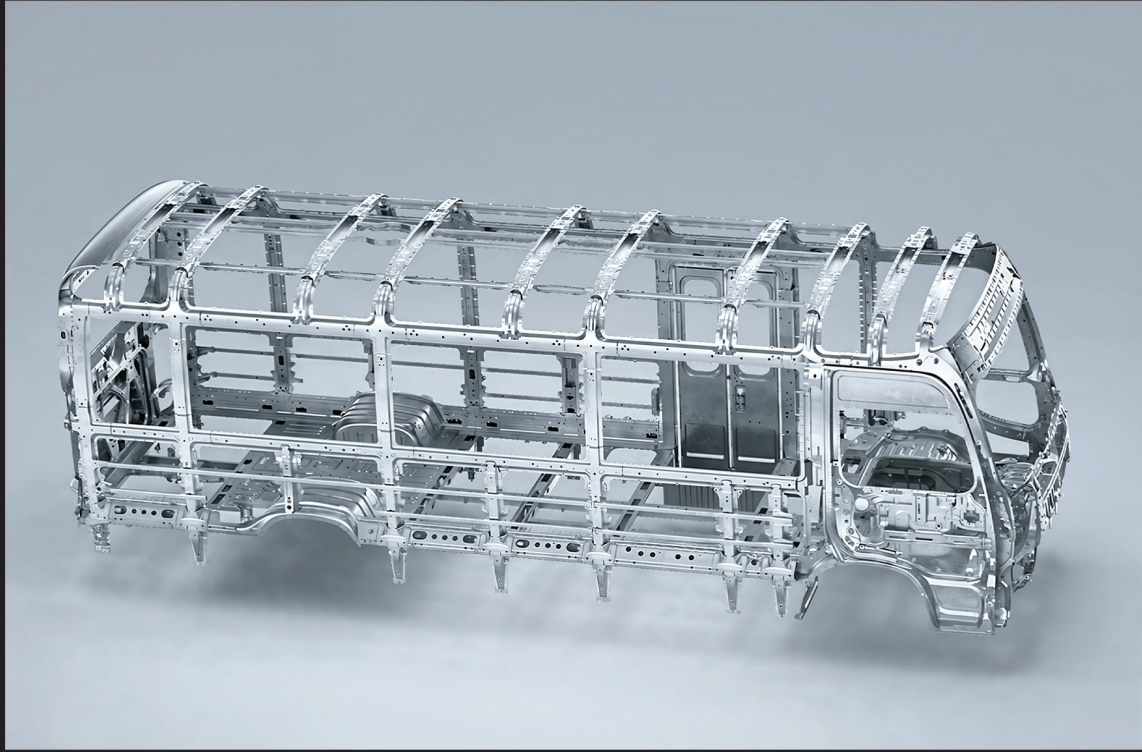

COASTER

Move your world

**PASSENGER
COMFORT**

UV Reducing Glass

Absolute Comfort

Overhead Luggage Compartment

Auto Folding Door

Climate Control

Ample Space

DRIVER COMFORT

Combination Meters

Climate Control Panel

3 Point ELR Seatbelt

Mike & Mike Amplifier

Side Rear View Mirror

Snorkel

Circular Frame

Highly durable that can withstand prolonged use.

Anti-corrosion steel sheeting

The extensive use of anti-corrosion steel sheeting for the body

COASTER

TRUST THE JOURNEY

SPECIFICATIONS

Dimensions & Vehicle Weights			HZB70R-ZGMNS
Overall	Length X Width X Height	mm	6990 x 2080 x 2635
	Wheel Base	mm	3935
Overhang	Front/Rear	mm	1150 / 1905
	Ground Clearance	mm	180
Interior	Length X Width X Height	mm	6230 X 1885 X 1890
Gross Vehicle Weight		kg	5670
Curb Weight	Min/Max	kg	3605/3660
Fuel Tank Capacity	Total	L	95
Engine			
Engine	Model Code	1HZ	
	No of Cyls & Arrangement	6-Cyls. IN LINE	
	Valve Mechanism	12-Valve OHC, Gear & Belt Drive	
	Displacement	CC	4164
	Fuel System	Distributor Type	
	Fuel Type	Diesel Oil	
Max. Output	kW(hp)/RPM	96(128)/3800	
Max. Torque	Nm/RPM	285/2000	
Performance			
Min. Turning Radius	Tire	m	6.5
	Body	m	7.9
Drive Train			
Transmission	Type	M155 MANUAL	
Brake System			
Brake Type	Front	DRUM BRAKE	
	Rear	DRUM BRAKE	
Steering System			
Power Steering Type	INTEGRAL		

Exterior	HZB70R-ZGMNS
Tire and Disc Wheel	700R16-12PR (12) 5.50F STEEL (W/ TUBE)
Centre and Rear Side Door	Auto Folding Type (W/Buzzer, Warning lamp)
Head Lamp	Sculptured Head Lamp Built In
Interior	
Steering Column	Rigid
Seating Capacity	30
Rear Seat	HI-BACK, B/B, R/C, BACKMOST ROW 4
Seat Material	Fabric Middle
Curtain	With
Baggage Rack	With(Tray Type)
Cool and Hot Box	Without
Air Conditioner	Manual Cooler Package (160W)
Multi Information Display	Without
Safety	
ABS	Without
SRS AIRBAG	Without
REAR SEAT BELT	With (3P ELR TYPE)
FRONT SEAT BELT	With (D&P:3P ELR + SUB 2P)