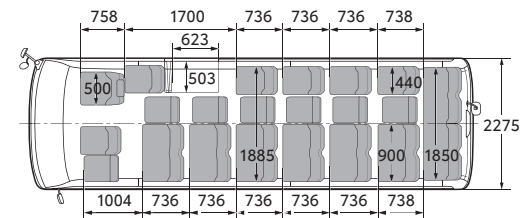

Dimensions & Vehicle Weights			HZB60R-ZRMSS
Overall	Length X Width X Height	mm	6255 X 2080 X 2630
	Wheel Base	mm	3200
Overhang	Front/Rear	mm	1150 / 1905
	Ground Clearance	mm	180
Interior	Length X Width X Height	mm	5455 X 1885 X 1890
Gross Vehicle Weight		kg	5330
Curb Weight	Min/Max	kg	3325/3460
Fuel Tank Capacity	Total	L	95
Engine			
Engine	Model Code		1HZ
	No of Cyls & Arrangement		6-Cyls. IN LINE
	Valve Mechanism		12-Valve OHC, Gear & Belt Drive
	Displacement	CC	4164
	Fuel System		Distributor Type
	Fuel Type		Diesel Oil
Max. Output	kW(hp)/RPM		96(128)/3800
Max. Torque	Nm/RPM		285/2000-2700
Performance			
Min. Turning Radius	Tire	m	5.5
	Body	m	6.8
Drive Train			
Transmission	Type		M155 MANUAL
Brake System			
Brake Type	Front	Dual Two Leading Shoe Type Drum Brake	
	Rear	Dual Two Leading Shoe Type Drum Brake	
Steering System			
Power Steering Type		INTEGRAL	

Exterior	HZB60R-ZRMSS
Tire and Disc Wheel	700R16-10PR (10) 5.50F STEEL (W/ TUBE)
Centre and Rear Side Door	Auto Folding Type (W/Buzzer, Warning lamp)
Head Lamp	NEW(2)HALOGEN (E MARK)
Interior	
Steering Column	Rigid
Seating Capacity	26
Rear Seat	HI-BACK, B/B, R/C, BACKMOST ROW 4
Seat Material	Fabric Middle
Sun Visor	With (PVC:D & P)
Baggage Rack	With(Tray Type)
Cool and Hot Box	Without
Air Conditioner	Manual Cooler Package (160W)
Multi Information Display	Without
Safety	
ABS	Without
SRS AIRBAG	Without
REAR SEAT BELT	With (3P ELR TYPE)
FRONT SEAT BELT	With (D&P:3P ELR + SUB 2P)

*Disclaimer

- Toyota Motor Corporation may change specifications, equipment, and features without notice.
- Models, equipment, and colours shown may differ from those available in your area.
- For accurate, updated information, please contact your local dealer.
- The actual product may vary slightly from the image shown.