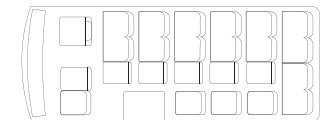

Dimensions & Vehicle Weights			HZB60R-ZRMSS
Overall	Length X Width X Height	mm	6255 X 2080 X 2630
	Wheel Base	mm	3200
Overhang	Front/Rear	mm	1150 / 1905
	Ground Clearance	mm	180
Interior	Length X Width X Height	mm	5455 X 1885 X 1890
Gross Vehicle Weight		kg	5330
Curb Weight	Min/Max	kg	3325/3460
Fuel Tank Capacity	Total	L	95
Engine			
Engine	Model Code		1HZ
	No of Cyls & Arrangement		6-Cyls. IN LINE
	Valve Mechanism		12-Valve OHC, Gear & Belt Drive
	Displacement	CC	4164
	Fuel System		Distributor Type
	Fuel Type		Diesel Oil
Max. Output	kW(hp)/RPM		96(128)/3800
Max. Torque	Nm/RPM		285/2000-2700
Performance			
Min. Turning Radius	Tire	m	5.5
	Body	m	6.8
Drive Train			
Transmission	Type		M155 MANUAL
Brake System			
Brake Type	Front	Dual Two Leading Shoe Type Drum Brake	
	Rear	Dual Two Leading Shoe Type Drum Brake	
Steering System			
Power Steering Type		INTEGRAL	

Exterior	HZB60R-ZRMSS
Tire and Disc Wheel	700R16-10PR (10) 5.50F STEEL (W/ TUBE)
Centre and Rear Side Door	Auto Folding Type (W/Buzzer, Warning lamp)
Head Lamp	NEW(2)HALOGEN (E MARK)
Interior	
Steering Column	Rigid
Seating Capacity	26
Rear Seat	HI-BACK, B/B, R/C, BACKMOST ROW 4
Seat Material	Fabric Middle
Sun Visor	With (PVC:D & P)
Baggage Rack	With(Tray Type)
Cool and Hot Box	Without
Air Conditioner	Manual Cooler Package (160W)
Multi Information Display	Without
Safety	
ABS	Without
SRS AIRBAG	Without
REAR SEAT BELT	With (3P ELR TYPE)
FRONT SEAT BELT	With (D&P:3P ELR + SUB 2P)

26-Seater

*Disclaimer

- Toyota Motor Corporation may change specifications, equipment, and features without notice.
- Models, equipment, and colours shown may differ from those available in your area.
- For accurate, updated information, please contact your local dealer.
- The actual product may vary slightly from the image shown.