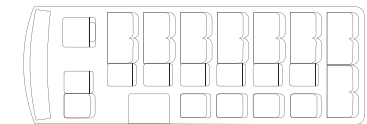

Circular Frame

Highly durable that can withstand prolonged use.

Anti-corrosion steel sheeting

The extensive use of anti-corrosion steel sheeting for the body

COASTER

TRUST THE JOURNEY

SPECIFICATIONS

Dimensions & Vehicle Weights			HZB70R-ZGMNS
Overall	Length X Width X Height	mm	6990 x 2080 x 2635
	Wheel Base	mm	3935
Overhang	Front/Rear	mm	1150 / 1905
	Ground Clearance	mm	180
Interior	Length X Width X Height	mm	6230 X 1885 X 1890
Gross Vehicle Weight		kg	5670
Curb Weight	Min/Max	kg	3605/3660
Fuel Tank Capacity	Total	L	95
Engine			
Engine	Model Code	1HZ	
	No of Cyls & Arrangement	6-Cyls. IN LINE	
	Valve Mechanism	12-Valve OHC, Gear & Belt Drive	
	Displacement	CC	4164
	Fuel System	Distributor Type	
	Fuel Type	Diesel Oil	
Max. Output	kW(hp)/RPM	96(128)/3800	
Max. Torque	Nm/RPM	285/2000	
Performance			
Min. Turning Radius	Tire	m	6.5
	Body	m	7.9
Drive Train			
Transmission	Type	M155 MANUAL	
Brake System			
Brake Type	Front	DRUM BRAKE	
	Rear	DRUM BRAKE	
Steering System			
Power Steering Type	INTEGRAL		

Exterior	HZB70R-ZGMNS
Tire and Disc Wheel	700R16-12PR (12) 5.50F STEEL (W/ TUBE)
Centre and Rear Side Door	Auto Folding Type (W/Buzzer, Warning lamp)
Head Lamp	Sculptured Head Lamp Built In
Interior	
Steering Column	Rigid
Seating Capacity	30
Rear Seat	HI-BACK, B/B, R/C, BACKMOST ROW 4
Seat Material	Fabric Middle
Curtain	With
Baggage Rack	With(Tray Type)
Cool and Hot Box	Without
Air Conditioner	Manual Cooler Package (160W)
Multi Information Display	Without
Safety	
ABS	Without
SRS AIRBAG	Without
REAR SEAT BELT	With (3P ELR TYPE)
FRONT SEAT BELT	With (D&P:3P ELR + SUB 2P)